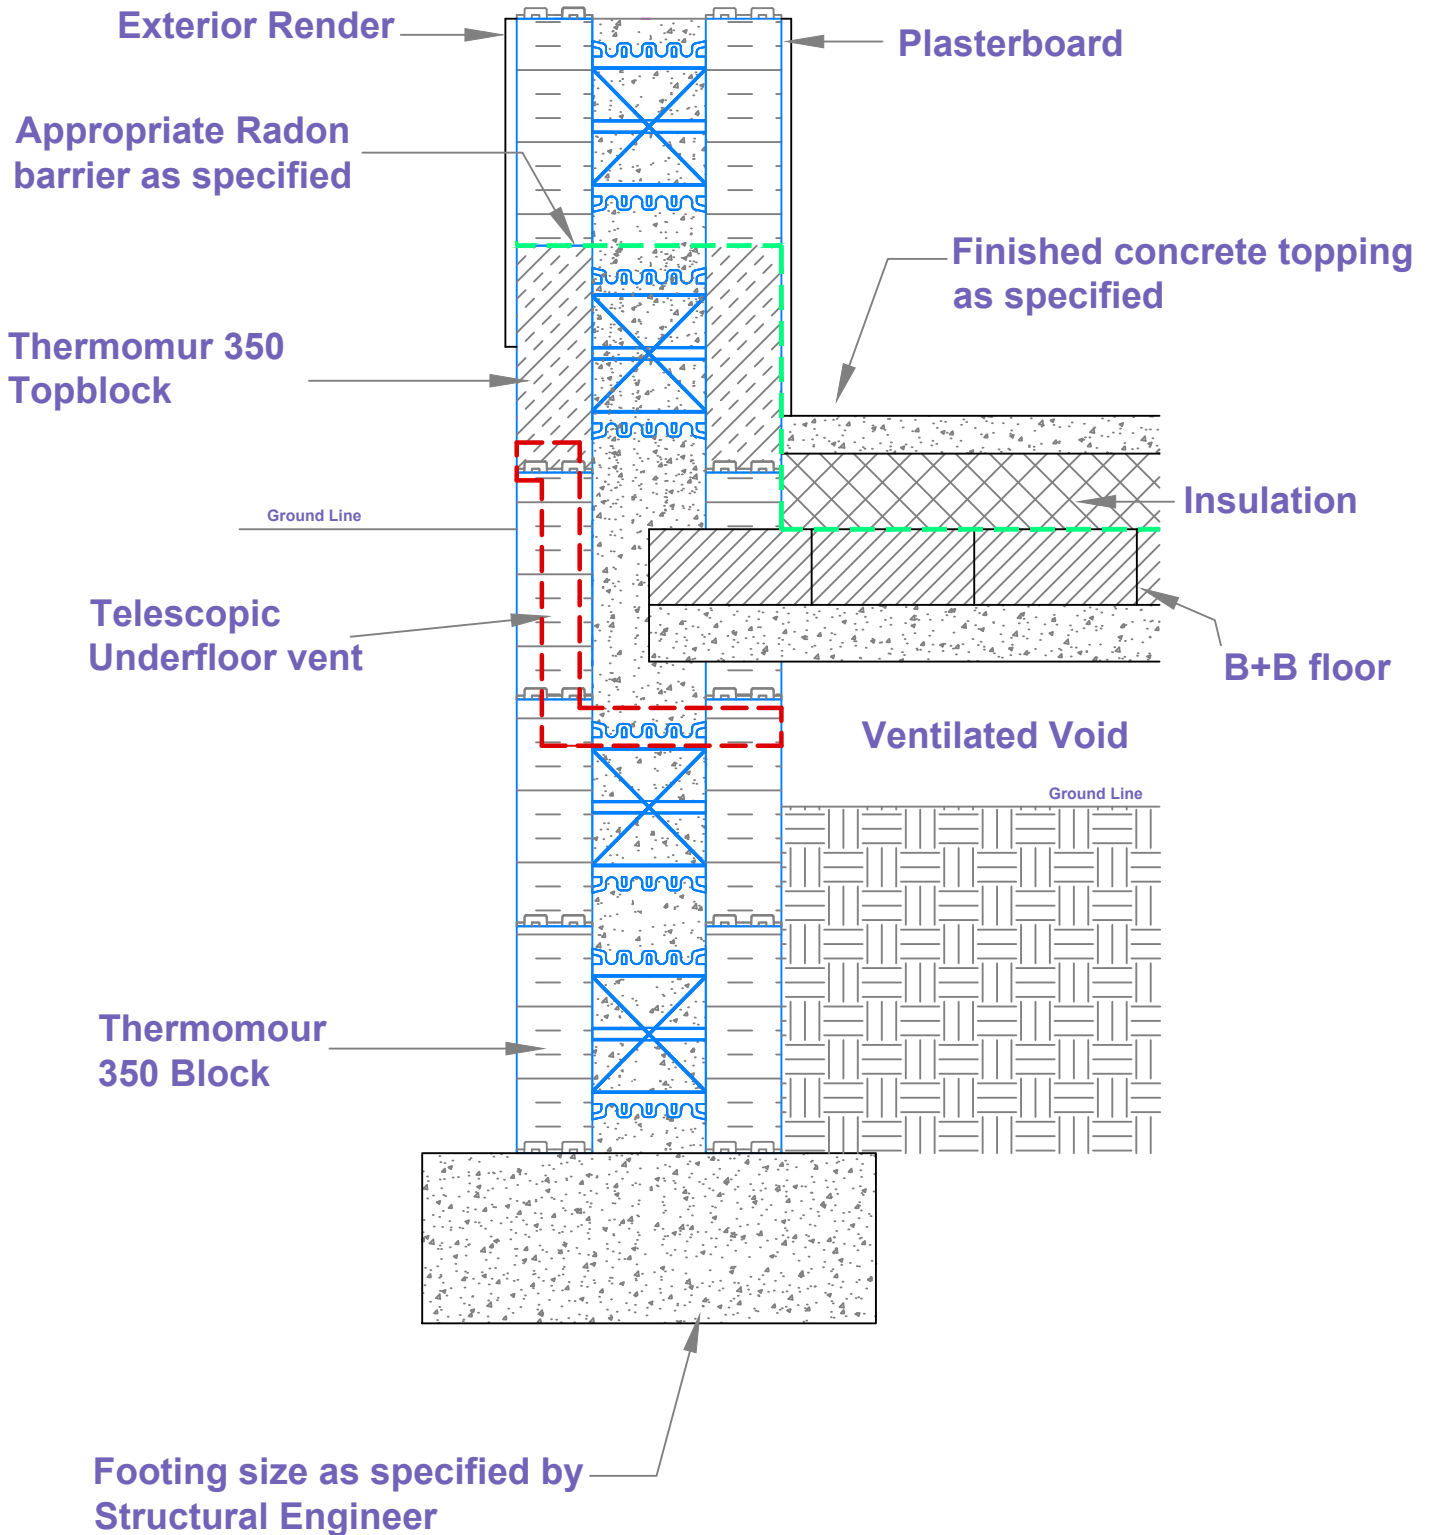

THERMOMUR®

JK- 04r Rev- -- Scale - 1:10

Thermomur 350

Junction Details

Ground Floor B+B - Radon Protection

Drawn By: MAJ

Date: FEB20