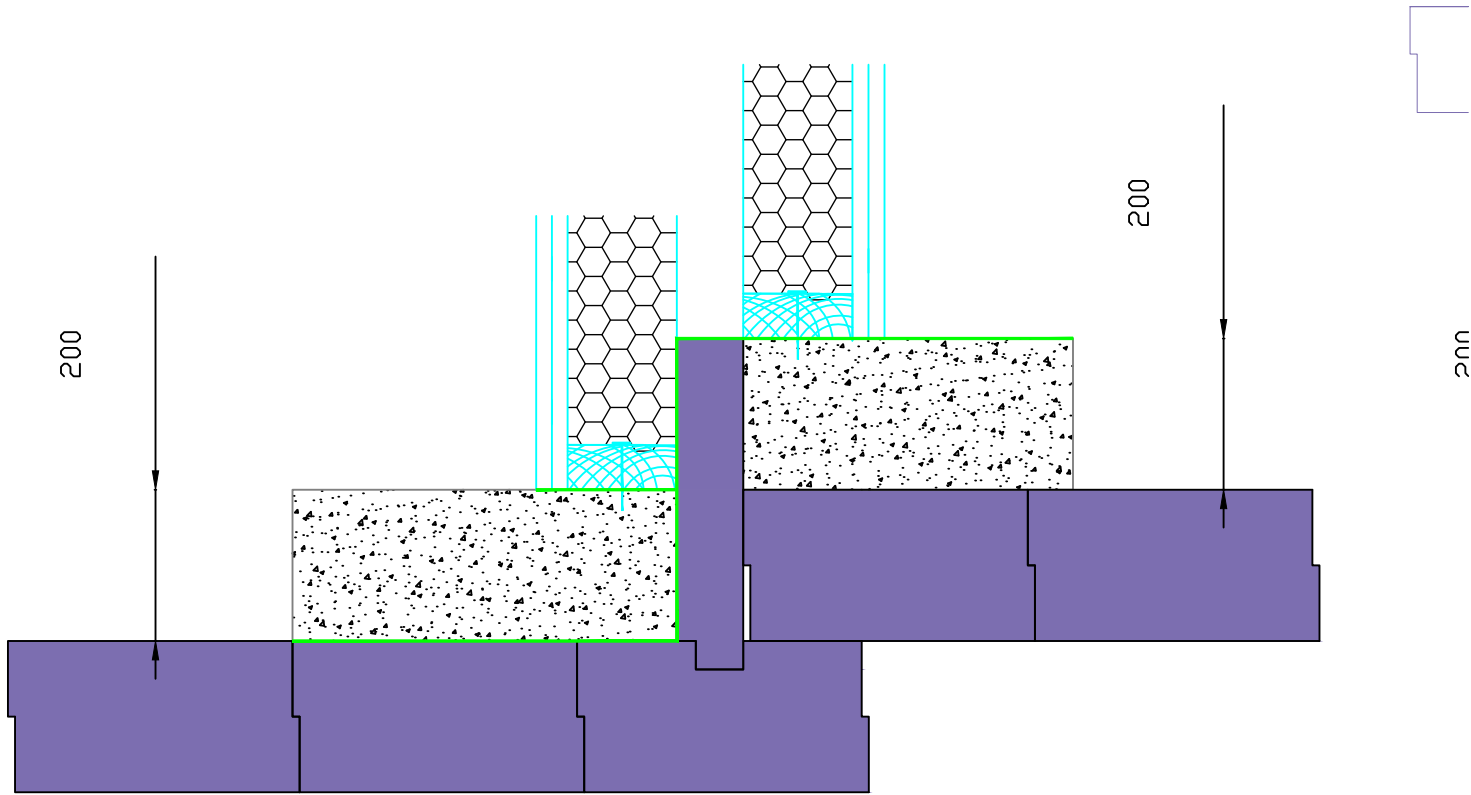

JACKODUR® Atlas

JK-A-07 Rev:A Scale: 1:10

Jackodur Atlas
Junction Details
Semi Detached

Drawn By: MAJ

Date: Aug 20